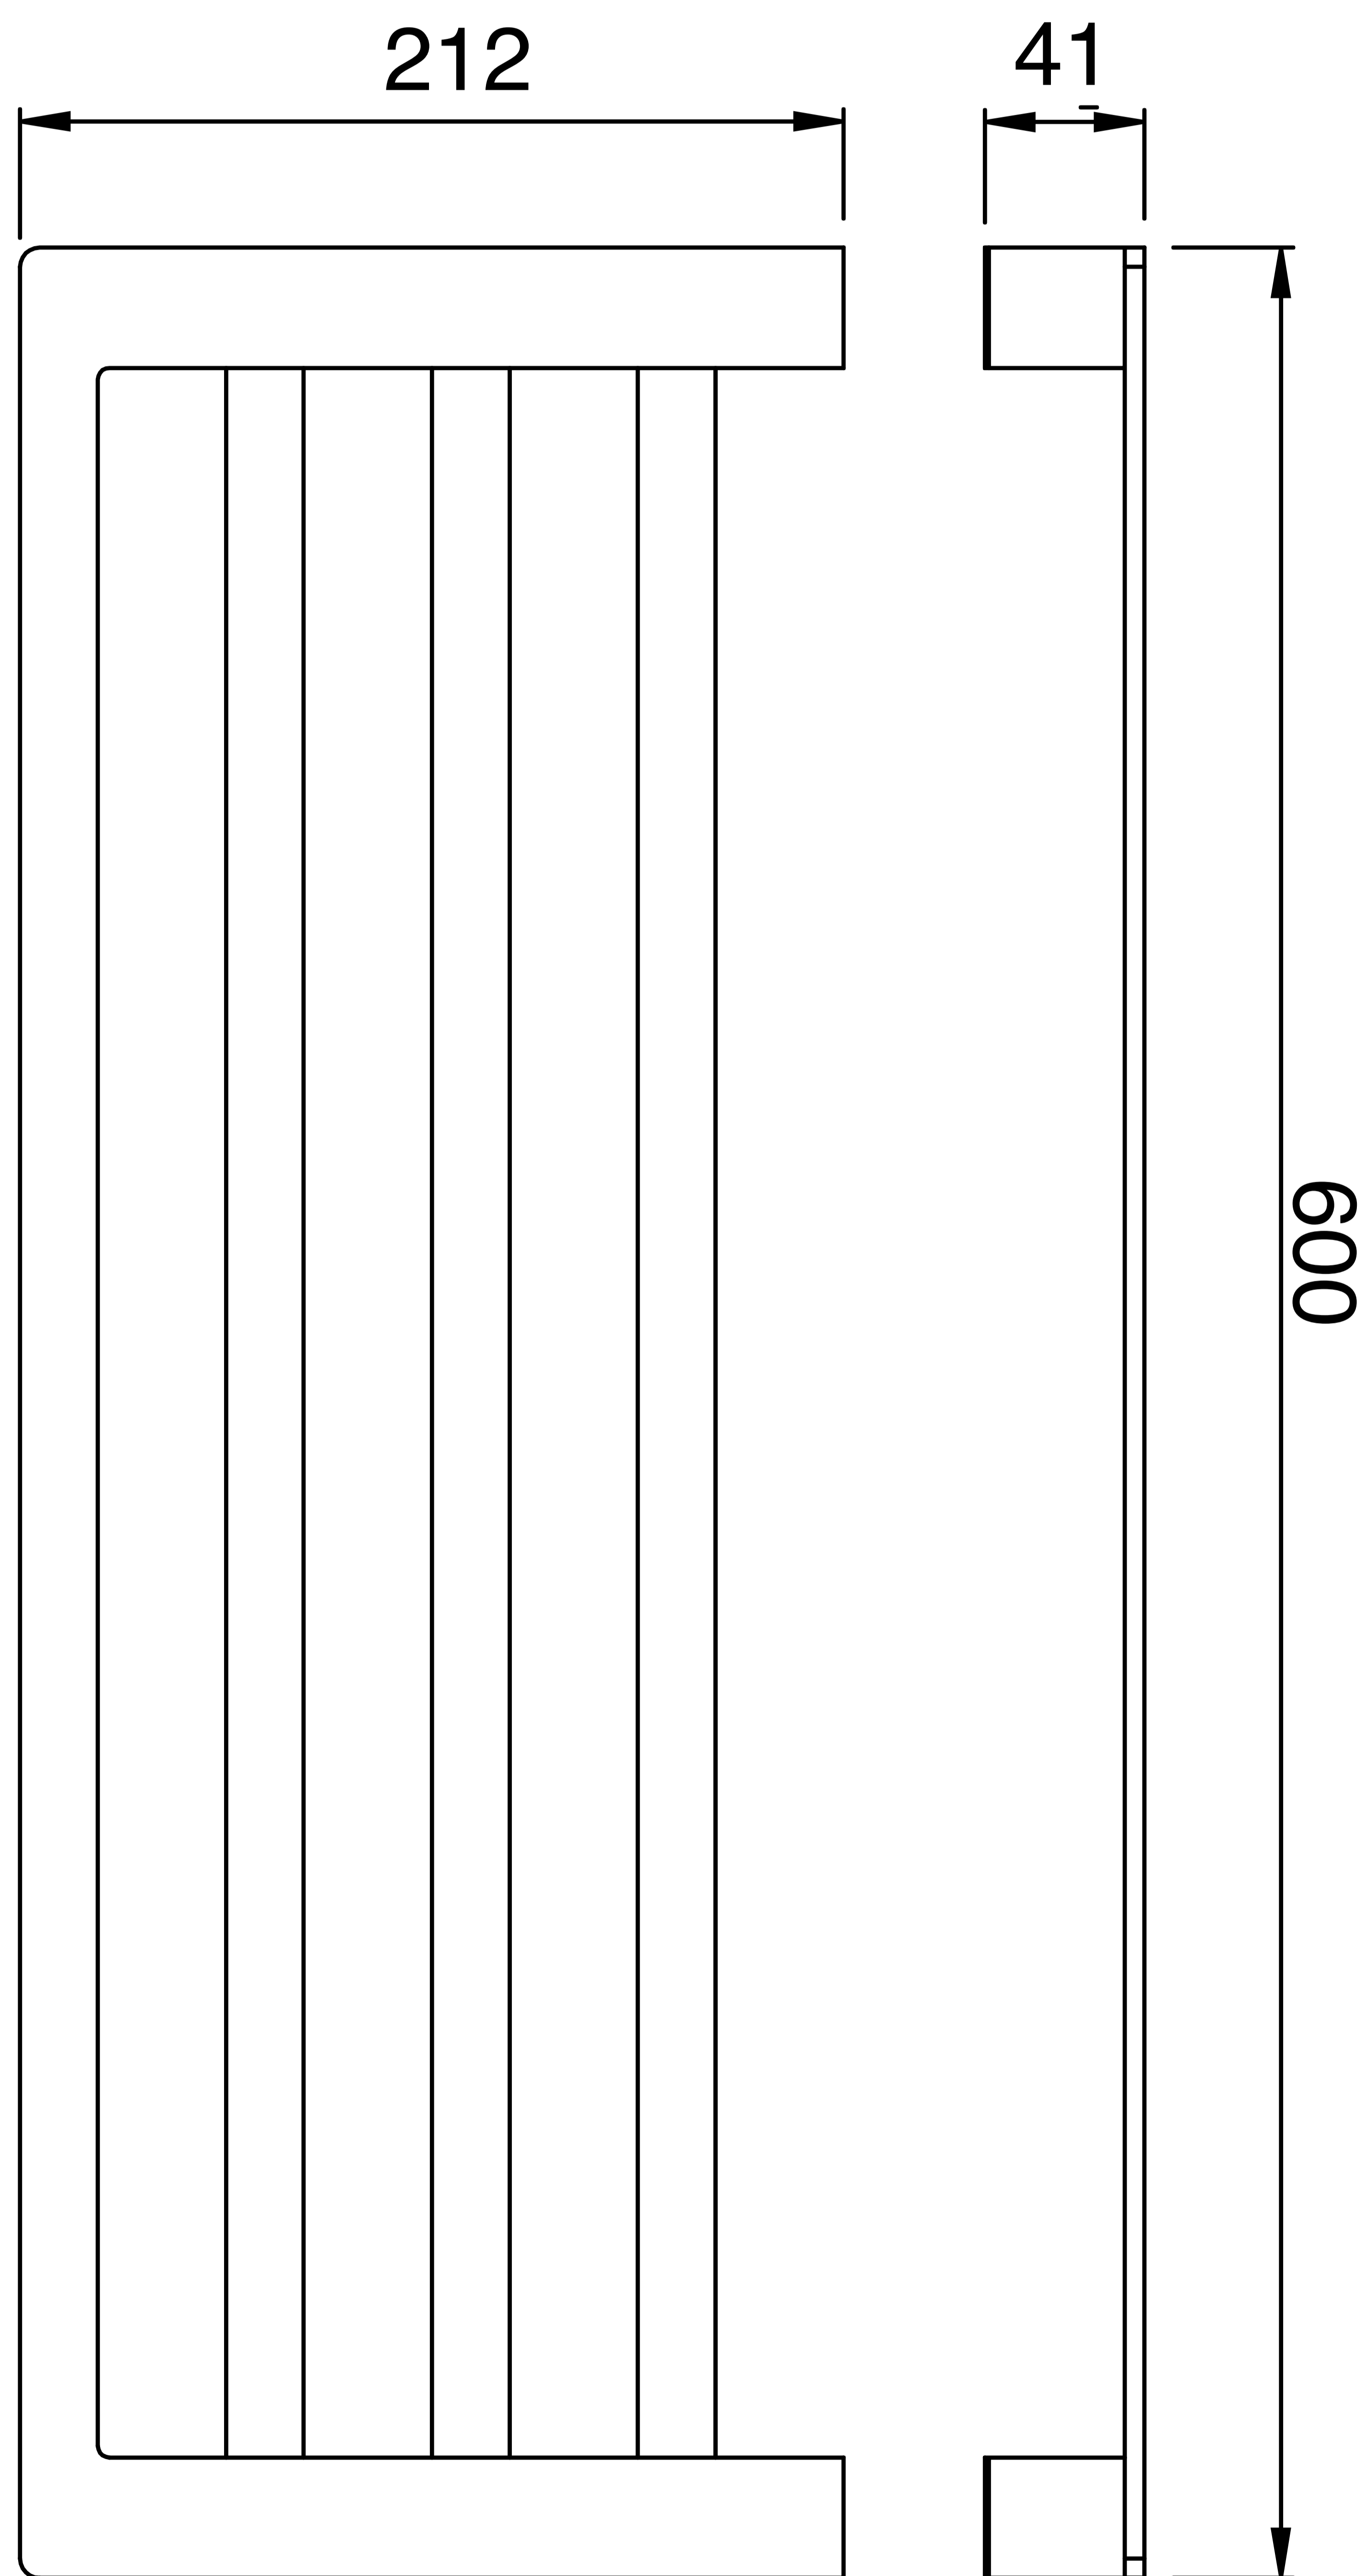

# Towel Rack

Product Code : **2723**

Technical Drawing

All dimension are in **mm**